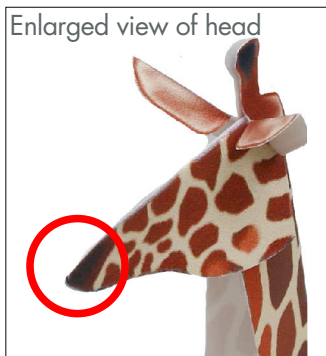

Giraffe

Habitat: Northern Kenya, southern Ethiopia

Remarks: Height approx. 3.5 to 4.7m (approx. 12 to 15 feet)

After you paste on the nose, cut off the white part.

«Assembly Instructions»

★ mark

Fold and paste on for extra strength.

△ mark

Paste on to reverse side after completion.

Ears

Legs

- Scissors line
- Mountain fold
- - - Valley fold