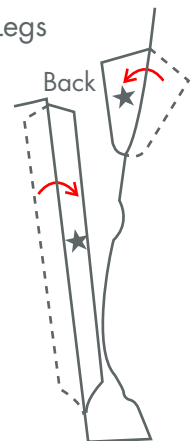

Giraffe

Habitat: Northern Kenya, southern Ethiopia

Remarks: Height approx. 3.5 to 4.7m (approx. 12 to 15 feet)

After you paste on the nose, cut off the white part.

«Assembly Instructions»

★ mark

Fold and paste on for extra strength.

△ mark

Paste on to reverse side after completion.

Ears

Legs

- Scissors line
- Mountain fold
- - - Valley fold