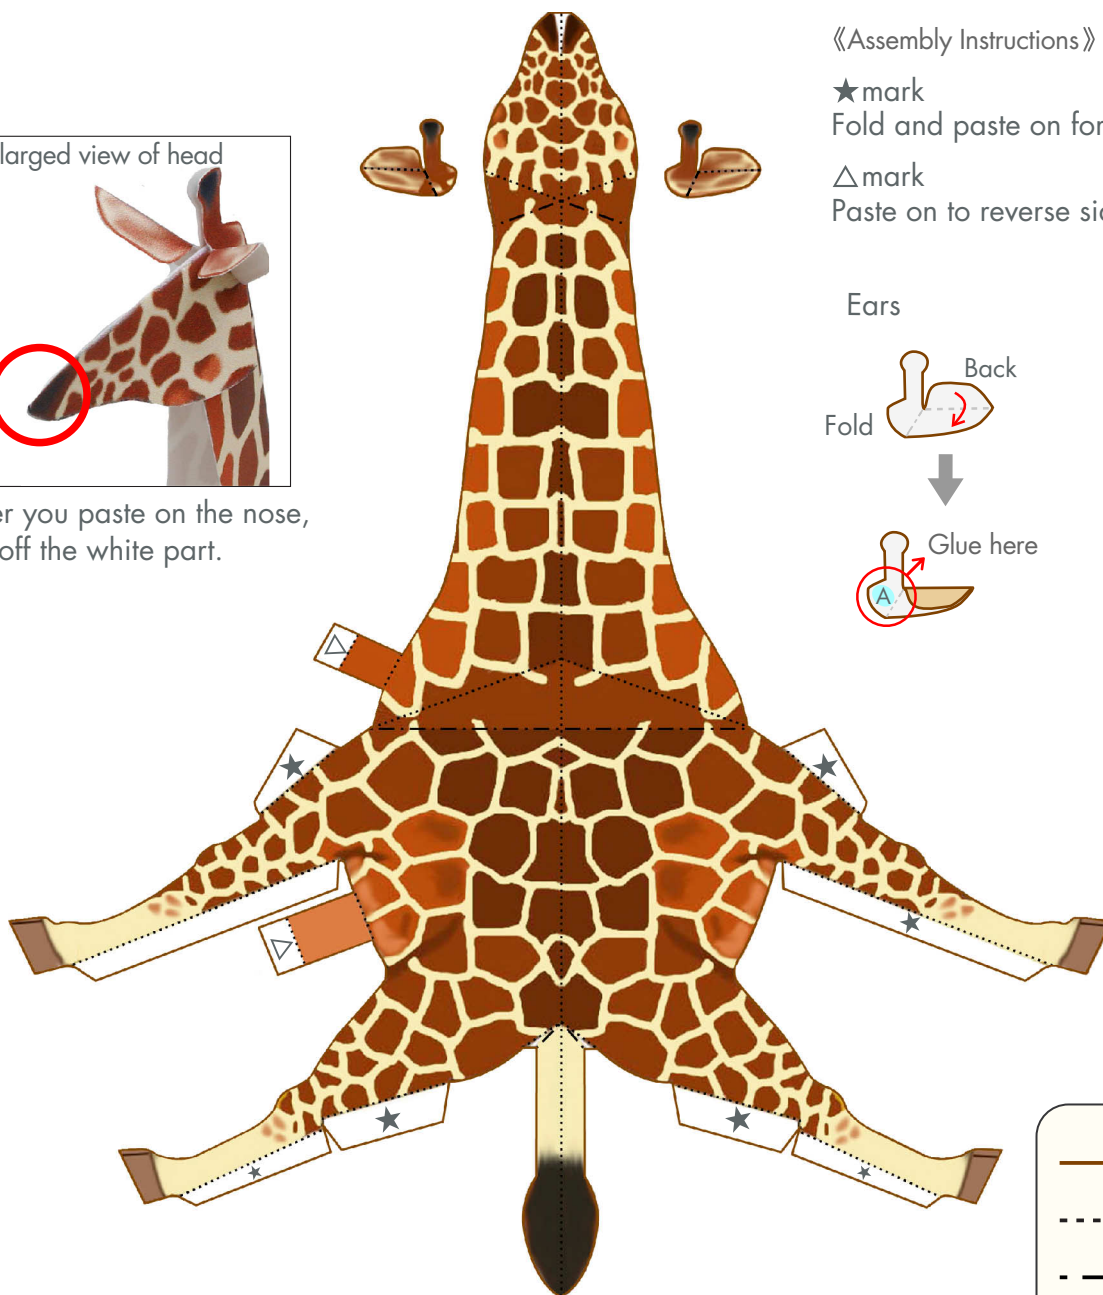

Giraffe

Habitat: Northern Kenya, southern Ethiopia

Remarks: Height approx. 3.5 to 4.7m (approx. 12 to 15 feet)

After you paste on the nose, cut off the white part.

«Assembly Instructions»

★ mark

Fold and paste on for extra strength.

△ mark

Paste on to reverse side after completion.

Ears

Legs

- Scissors line
- Mountain fold
- - - Valley fold