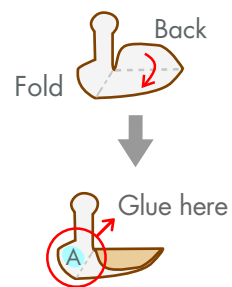

Giraffe

Habitat: Northern Kenya, southern Ethiopia

Remarks: Height approx. 3.5 to 4.7m (approx. 12 to 15 feet)

After you paste on the nose, cut off the white part.

«Assembly Instructions»

★ mark

Fold and paste on for extra strength.

△ mark

Paste on to reverse side after completion.

Ears

Legs

- Scissors line
- Mountain fold
- - - Valley fold